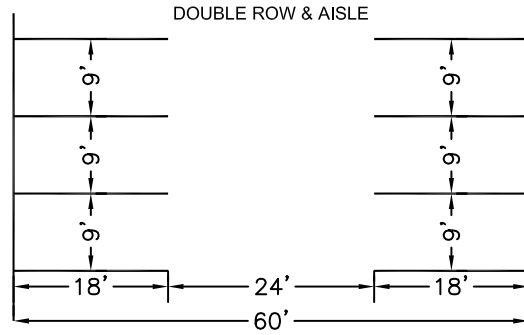

# PARKING LAYOUT DIMENSIONS 1

90°  
PARKING  
LAYOUT

60°  
PARKING  
LAYOUT

45°  
PARKING  
LAYOUT