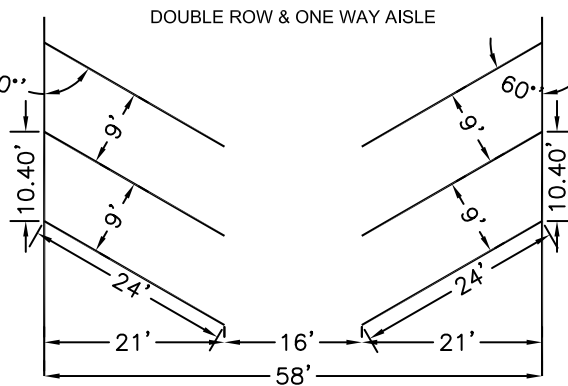

# PARKING LAYOUT DIMENSIONS 1

90°  
PARKING  
LAYOUT

60°  
PARKING  
LAYOUT

45°  
PARKING  
LAYOUT