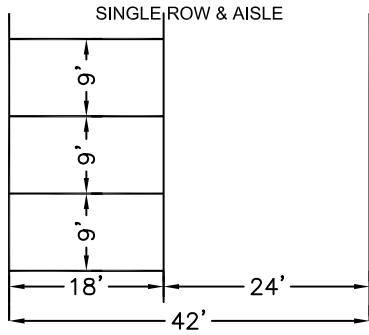

# PARKING LAYOUT DIMENSIONS 1

90°  
PARKING  
LAYOUT

60°  
PARKING  
LAYOUT

45°  
PARKING  
LAYOUT